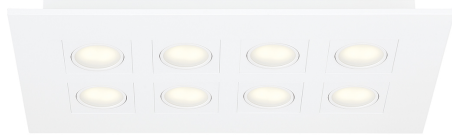

KSG, 8-LIGHT LED RECTANGULAR SURFACE MOUNT

Product Details

Item No.	:	KSG
Finish	:	White
Shade	:	-
Length	:	24.75"
Width	:	14.5"
Height	:	2.25"
Max Extension	:	2.25"
Est. Weight	:	7.7 lbs
Approval	:	

BULB DETAILS

No. of Bulbs	:	8
Bulb Type	:	LED
Bulb Voltage	:	120V
Bulb Wattage	:	9.2W
Bulb Socket	:	LED
Input Voltage	:	120V
Dimmable	:	Yes
Lumens	:	5200lm
Kelvin	:	3000K
CRI	:	80+
Bulb Included	:	Yes

Options Available

ITEM NO.	FINISH	SHADE
KSG	White	-

8 LIGHT RECTANGULAR AC LED FLUSH MOUNT