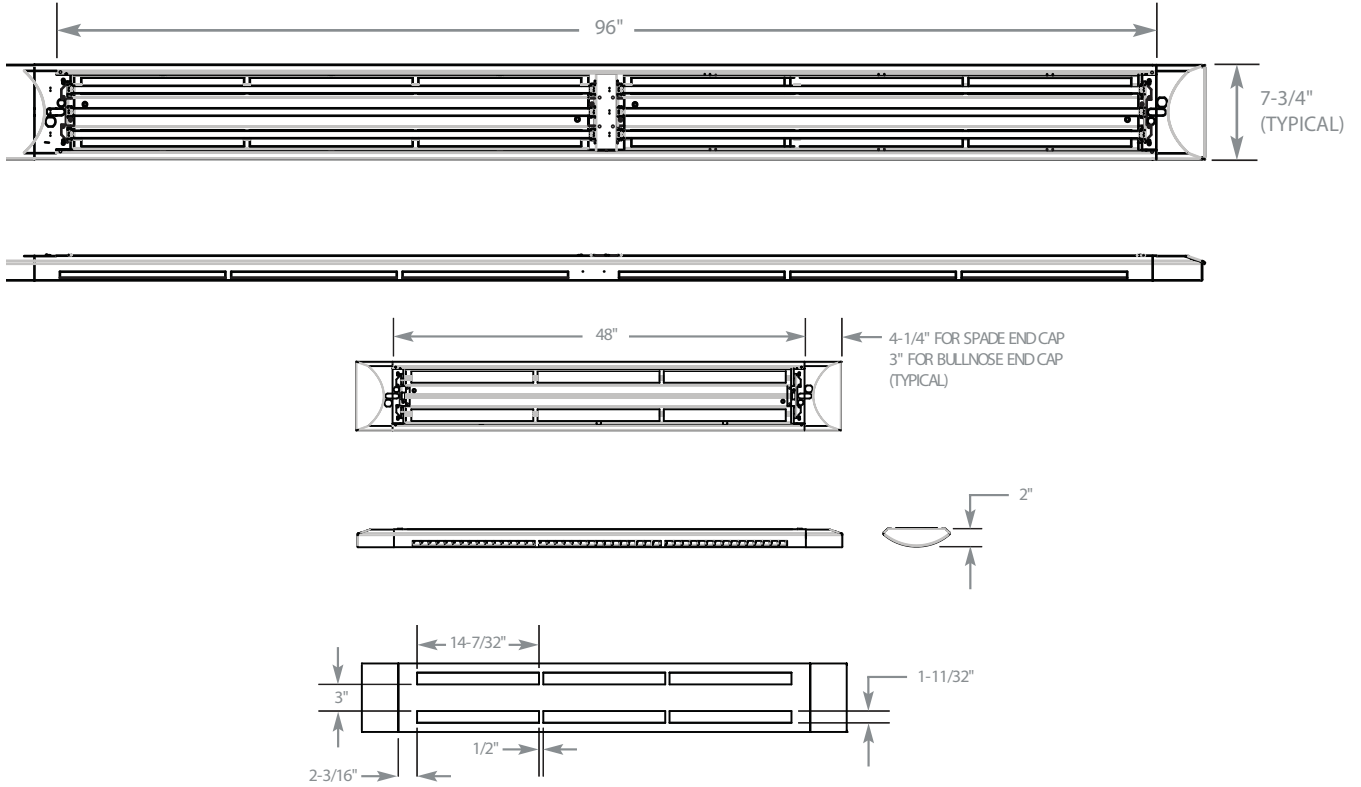

**Construction:** Durable cold rolled 20 ga. steel body. Sufficient knock-outs provided for connections and through wiring. Fixture is 2 inches in height.

**Finish:** White Powder Coat Finish

**Electrical:** Electronic ballasts are class P, thermally protected.

**Light Distribution:**  
**Indirect-92% Direct-8%**

Available with either Spade or Bullnose End Caps

Spade

Bullnose

## Dimensions: